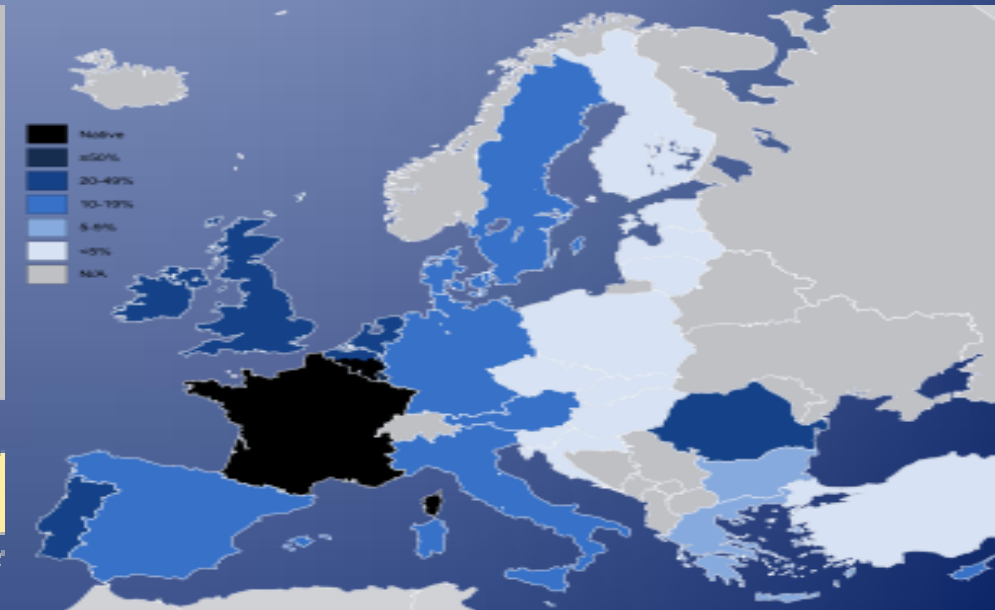

Ευρωπαϊκή Ένωση

41^ο Γυμνάσιο Αθήνας

Σχ. Έτος 2013-2014

Τμήμα Β3

A stylized map of Europe is shown in a light blue color against a dark blue background. The map is overlaid with several glowing yellow stars, similar to the European Union flag. A bright blue horizontal line with a glowing effect passes through the center of the map. Other glowing blue lines curve around the map, suggesting a globe or a network.

Αγγλικά

Ιταλικά

Γερμανικά

Ισπανικά

Γαλλικά

ΘΡΗΣΚΕΙΑ

- **Χριστιανοί**
 - **Καθολικοί**
 - **Διαμαρτυρόμενοι**
 - **Ορθόδοξοι**
- **Εβραίοι**
- **Μουσουλμάνοι**

ΧΡΙΣΤΙΑΝΙΣΜΟΣ

The image shows a pair of red theater curtains with gold tassels, partially drawn to reveal a dark background. The word "ΤΕΛΟΣ" is written in large, white, bold, sans-serif capital letters in the center of the frame.